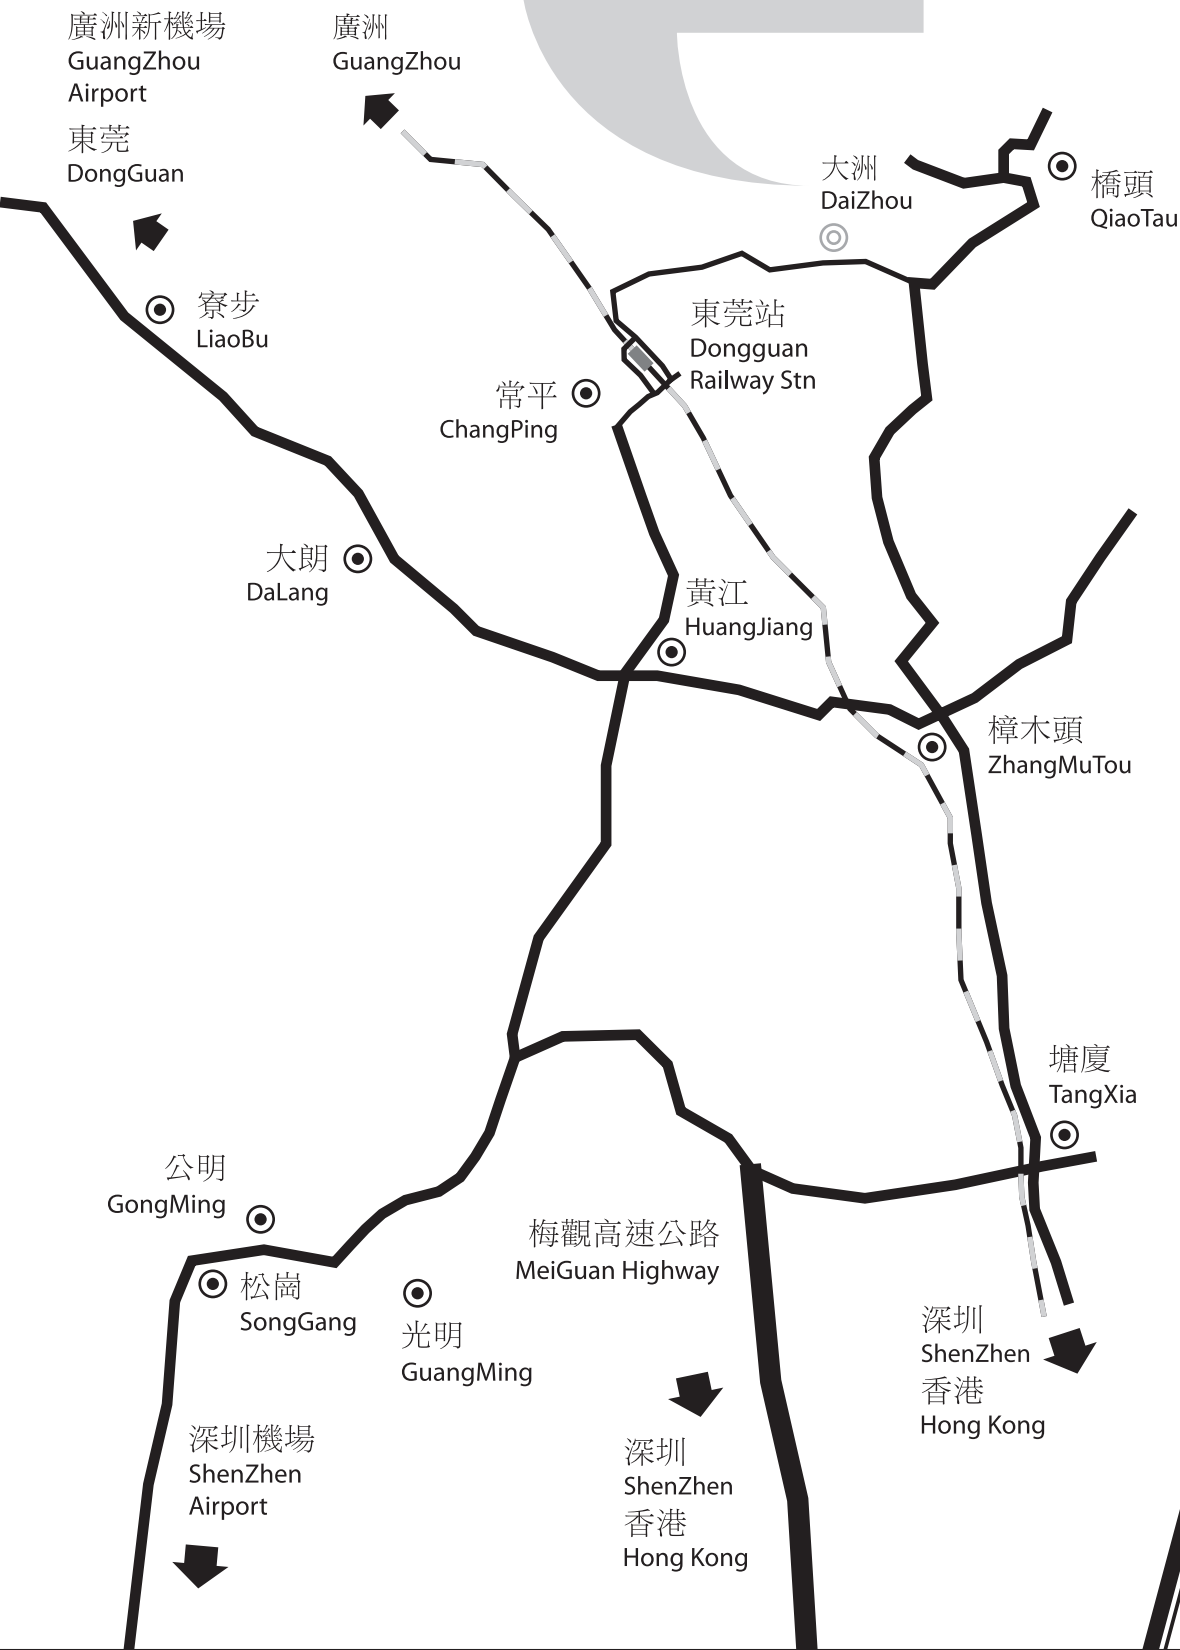

BY ROAD

USEFUL INFORMATION

Jinli China Office
Candy T +86 769 8334 2366
Jinli HK Office
Celine T +852 2366 9911

Approximately by car ...
1:30 hr to Hong Kong border
1:30 hr to ShenZhen Airport
2:00 hr to Guangzhou Airport