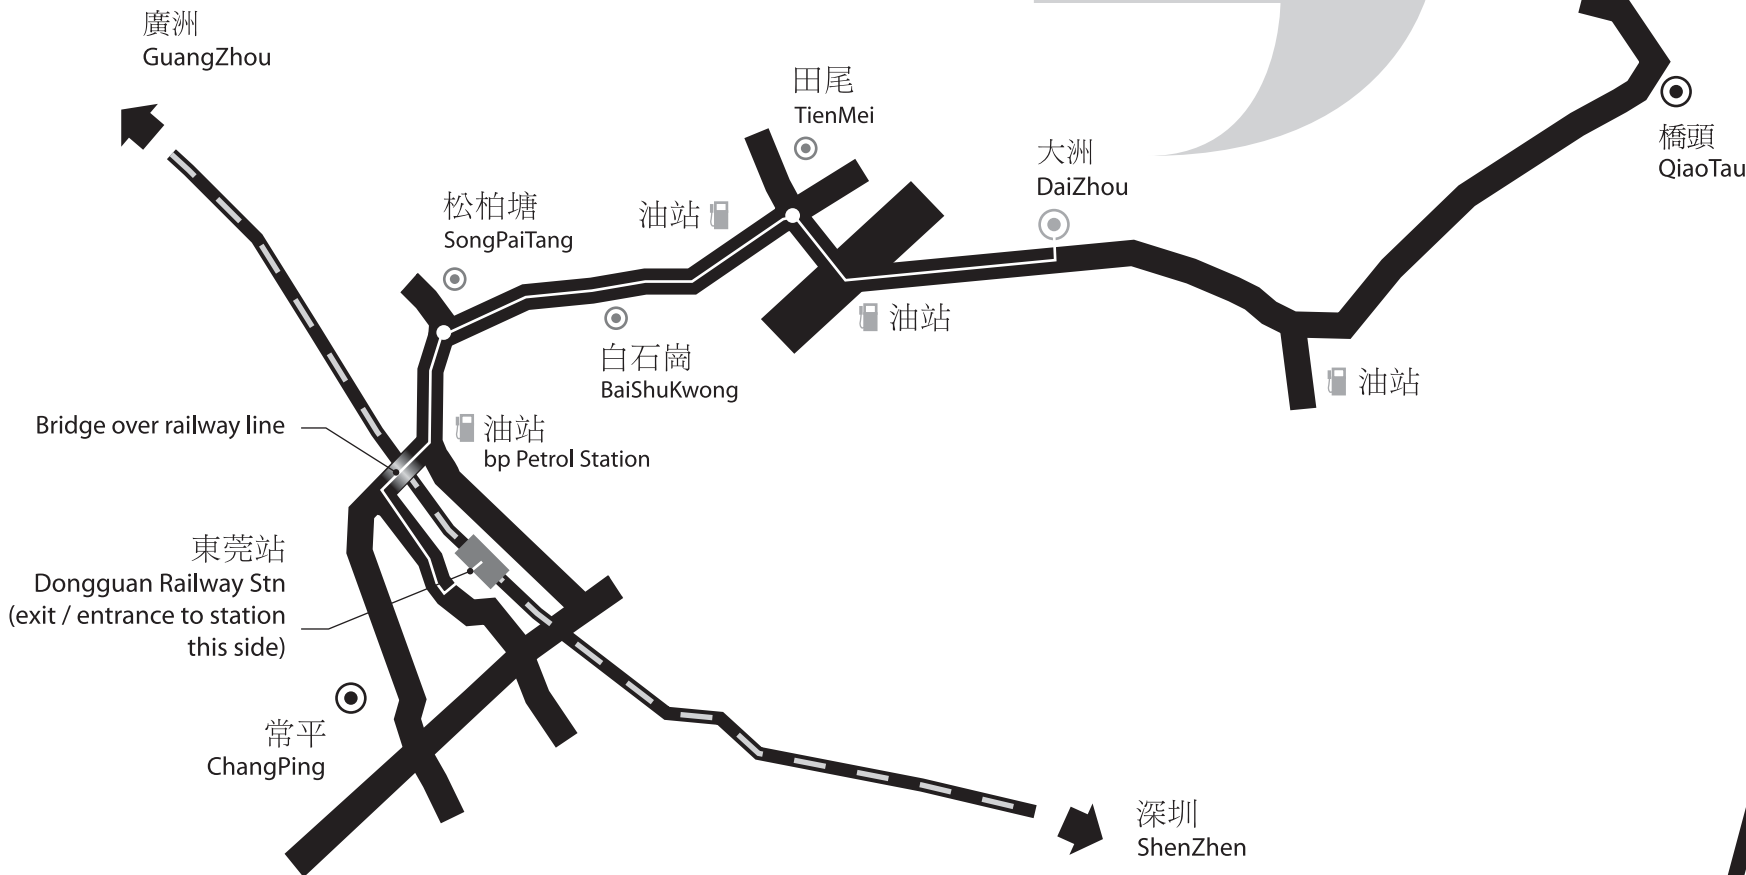

USEFUL INFORMATION

Jinli China Office
Candy T +86 769 8334 2366
Jinli HK Office
Celine T +852 2366 9911

Approximately 15 minute
taxi ride from train station.
CNY30 - CNY40 maximum

BY TRAIN

勁力纖維塑膠製品廠
中國廣東省 523525
東莞市橋頭鎮
大洲村大東路
T +86 769 8334 2366

JINLI COMPOSITES LTD
1st Industry Area, Daizhou District
Qiaotau Town, Dongguan City
Guangdong Province 523525

JinLi
COMPOSITES

USEFUL INFORMATION

Jinli China Office
Candy T +86 769 8334 2366
Jinli HK Office
Celine T +852 2366 9911

Approximately 15 minute
taxi ride from train station.
CNY30 - CNY40 maximum

BY TRAIN

勁力纖維塑膠製品廠
中國廣東省 523525
東莞市橋頭鎮
大洲村大東路
T +86 769 8334 2366

JINLI COMPOSITES LTD
1st Industry Area, Daizhou District
Qiaotau Town, Dongguan City
Guangdong Province 523525